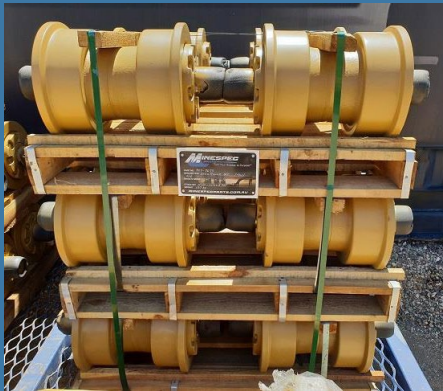

## D10T UNDERCARRIAGE IN STOCK NOW

- 10X PN 278-2374 SEGMENT
- 4X PN 125-3537 IDLER GROUP
- 8X PN 309-7678 DOUBLE FLANGE TRACK ROLLER GROUP
- 8X PN 309-7679 SINGLE FLANGE TRACK ROLLER GROUP
- 2X PN 7T-0723 PPR TRACK GROUP (ITM)

## HITACHI COMPONENTS

**EX1200-6  
H LINKS**

**EX1200-6  
I LINK SETS**

**EX1200-6  
TRACK ADJUSTERS**

**EX5600-6  
TUMBLERS**

**EX1900-6 UNDERCARRIAGE,  
ROLLERS & SPROCKETS**

**EX1900-6  
10 CUBIC METRE BUCKET**