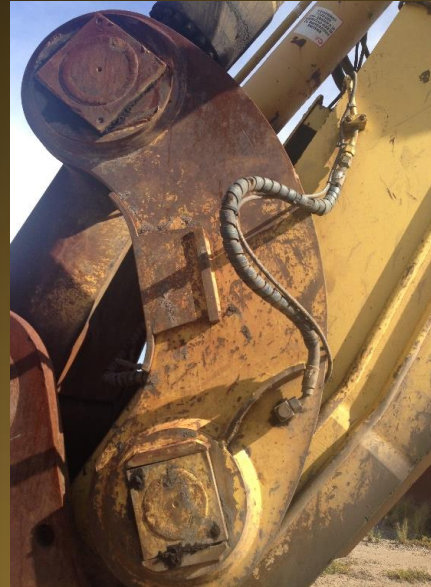

Minespec Parts – Latest Dismantle
2 x PC3000-6 Komatsu Excavators – Minespec have “everything” to support your
PC3000-6 fleet for over 30,000hrs

www.minespecparts.com.au E-mail: sales@minespecparts.com.au